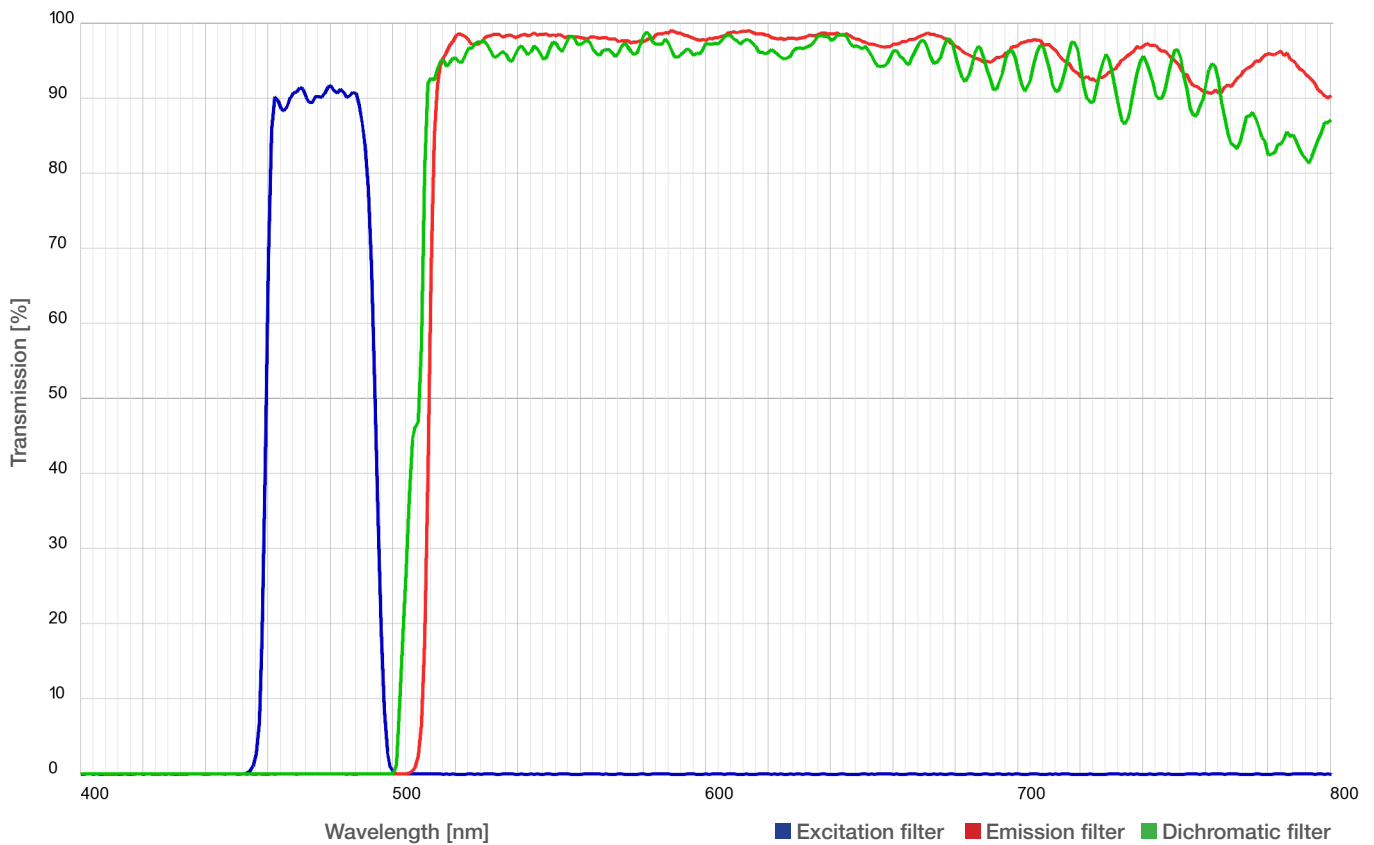

## Fluorescence Filter Cube for BX3

### Blue excitation

Excitation filter	BP 460-495
Dichromatic mirror	DM 505
Emission filter	LP 510

Specifications, design and accessories are subject to change without any notice or obligation on the part of the manufacturer.